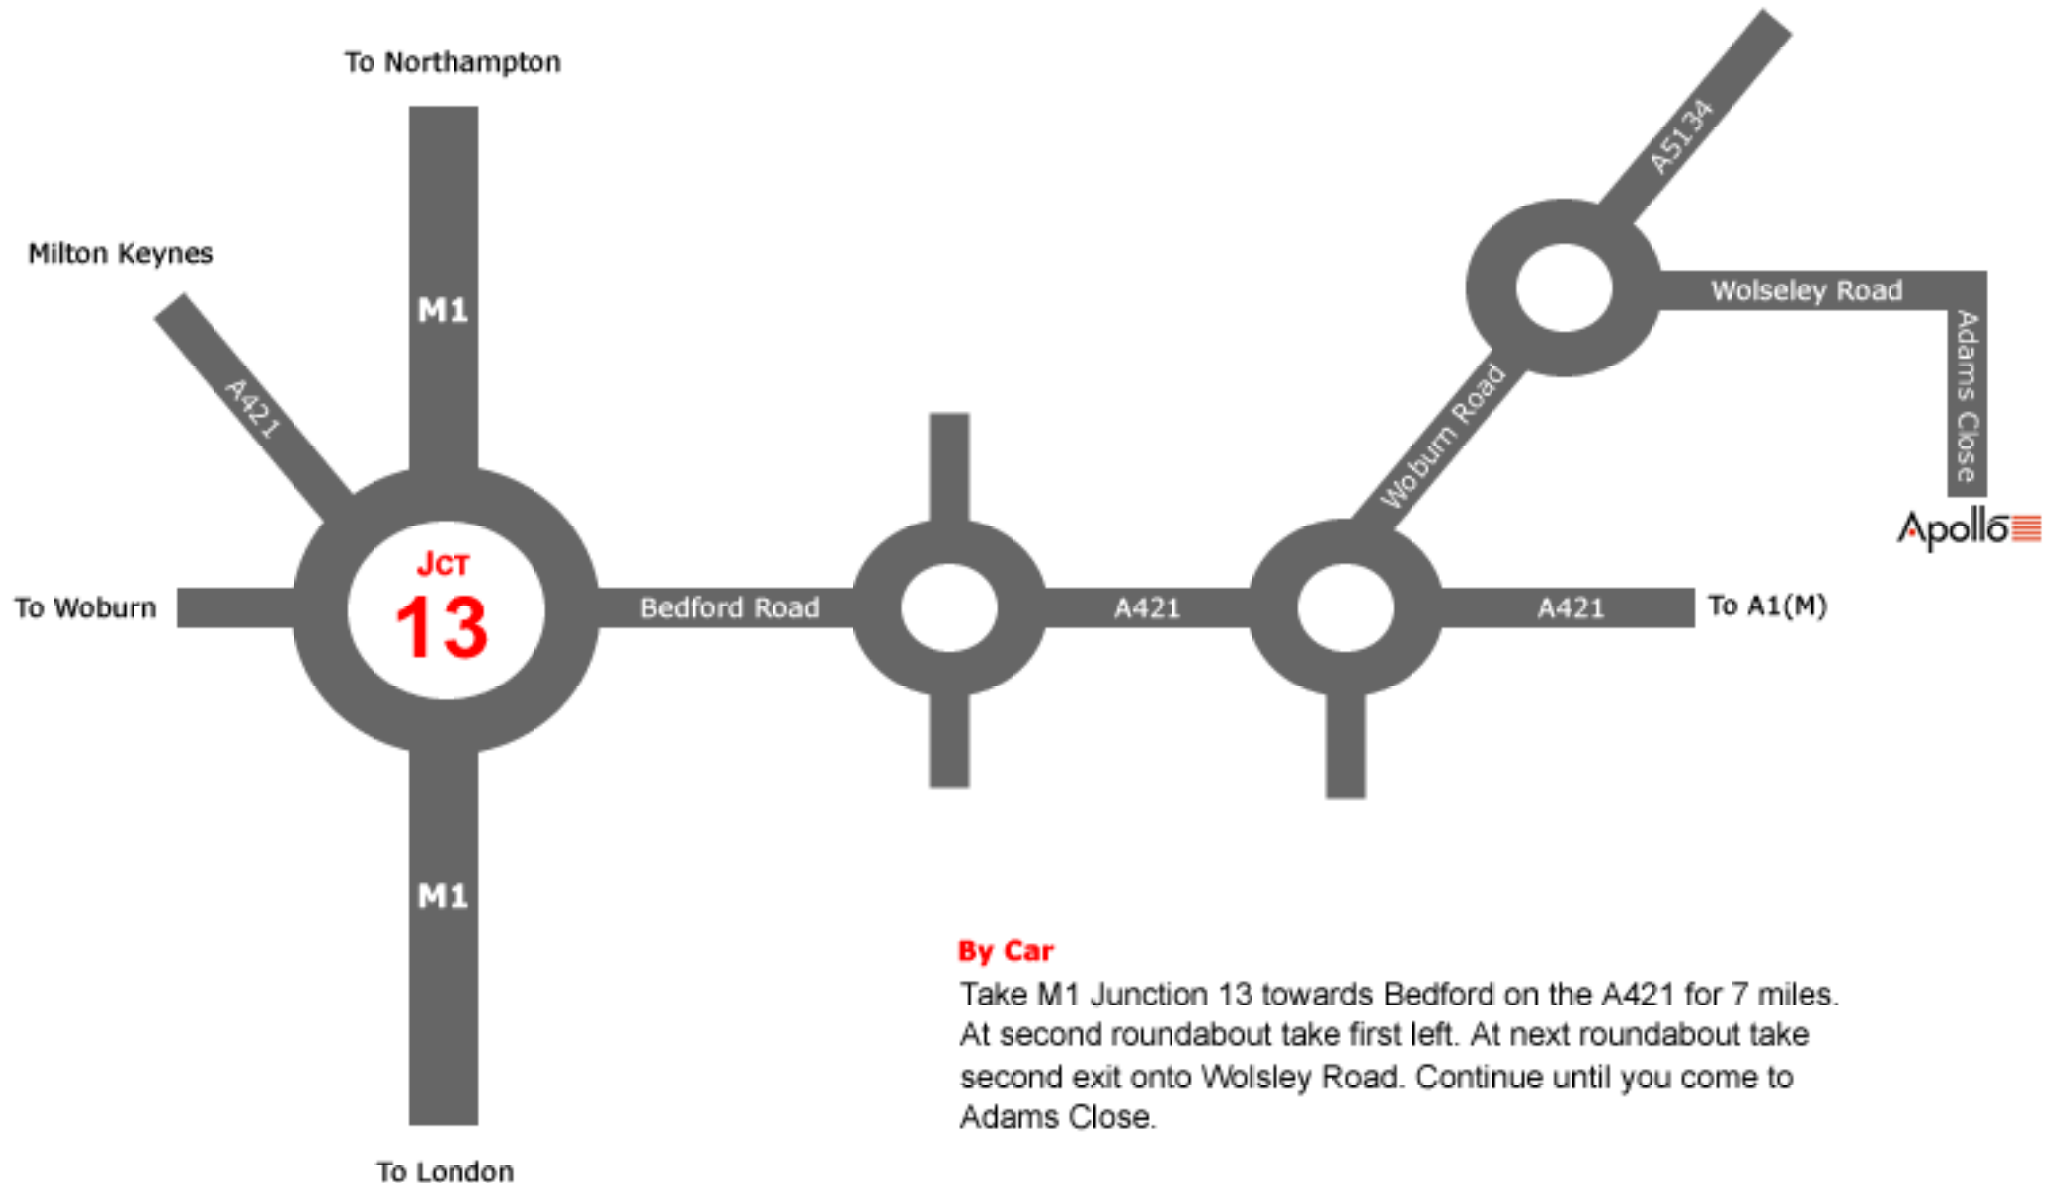

By Car

Take M1 Junction 13 towards Bedford on the A421 for 7 miles.
At second roundabout take first left. At next roundabout take
second exit onto Wolsley Road. Continue until you come to
Adams Close.